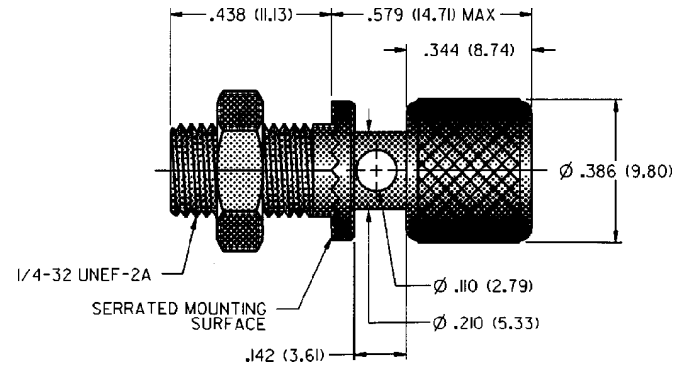

# Binding Post - Uninsulated With Knurled Thumb - Nut-Grounded Type

## SPECIFICATIONS

**Stud:** Brass per QQ-B-626D

**Finish:** Nickel

**Hardware:** Nickel plated nut (unassembled)

**Panel Thickness:** Up to .281 (7.15)

## RATINGS

**Current:** 15 amps

<b>NICKEL PLATING</b>
<b>PART NO.</b>
111-2223-001

**For Standard Banana Plug: .175 (4.44) Across Flats**

## FEATURES:

- Nickel plated stud with serrated mounting surface prevents turning
- Captive thumb nut .110 (2.79) diameter cross-hole accommodates up to 10 gauge wire